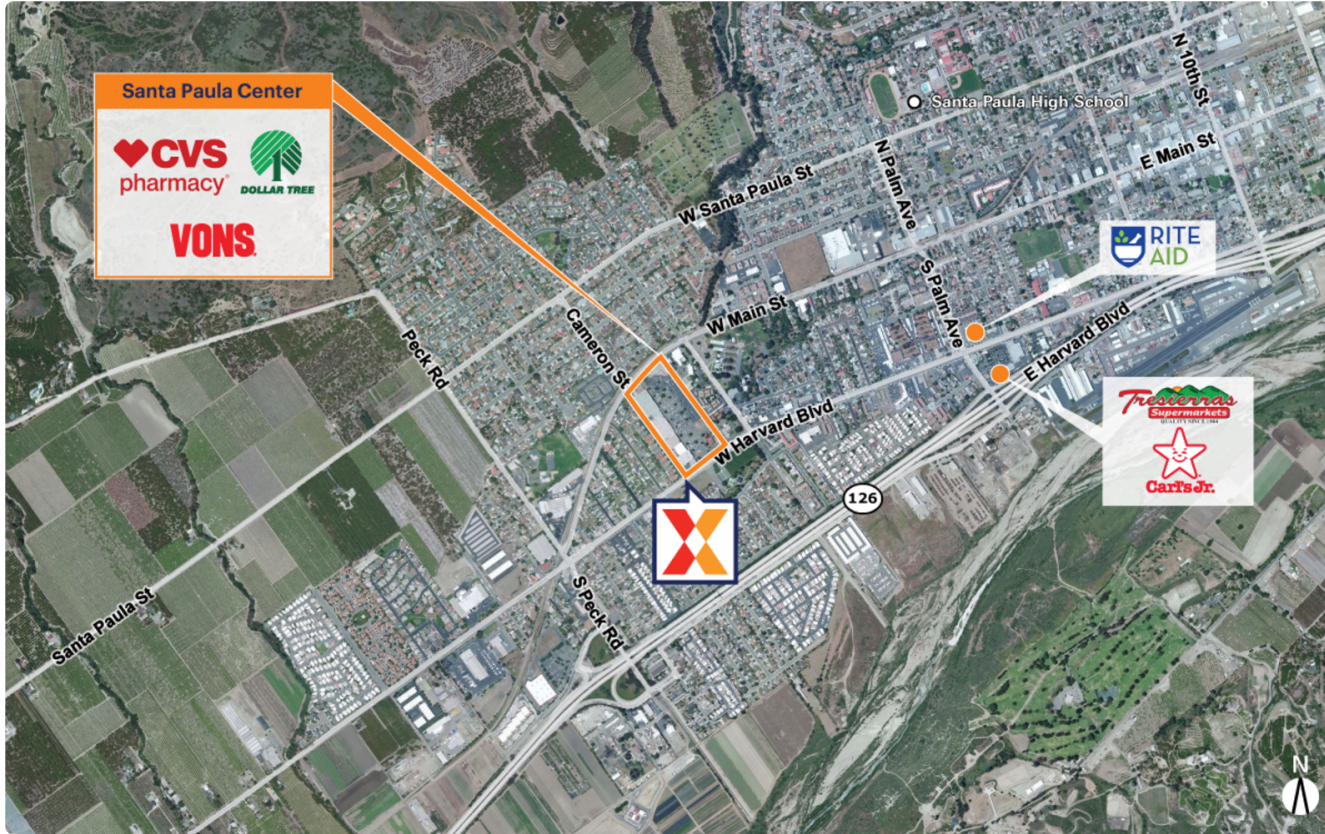

Santa Paula Center

550 - 660 West Main Street | Santa Paula, CA 93060

Ventura County | Oxnard-Thousand Oaks-Ventura, CA | 191,475 Sq Ft

34.3449, -119.0809

Demographics	1 Mile	3 Miles	5 Miles
Population	16,836	32,427	34,219
Daytime Pop.	10,504	25,672	27,503
Households	4,843	9,466	10,004
Income	\$103,929	\$109,663	\$113,070

Source: Synergos Technologies, Inc. 2024

Anchored by 41,000 SF Vons, along with top national retailers including Planet Fitness, CVS/pharmacy, Dollar Tree, Big 5, Subway, The UPS Store, Taco Bell, Panda Express, Spectrum, & Chase drawing an estimated 2.9M+ annual visits (Placer.ai, 2025)

Close proximity to several local public schools including the adjacent Blanchard Elementary School and Glen City Elementary School as well as the nearby Isbell Middle School with a combined enrollment of 1,800+ students (NCES, 2023)

Located on Harvard St, the main thoroughfare in Santa Paula with nearby access to CA-126

Santa Paula Center

550 - 660 West Main Street | Santa Paula, CA 93060

Ventura County Oxnard-Thousand Oaks-Ventura, CA 191,475 Sq Ft