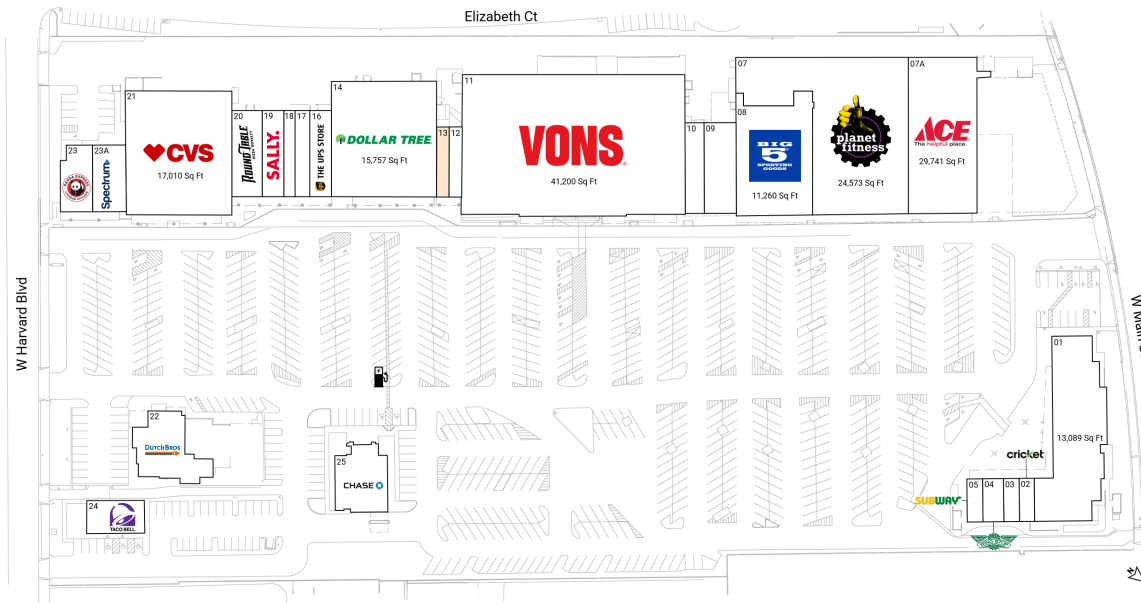

Source: Synergos Technologies, Inc. 2024

Anchored by 41,000 SF Vons, along with top national retailers including Planet Fitness, CVS/pharmacy, Dollar Tree, Big 5, Subway, The UPS Store, Taco Bell, Panda Express, Spectrum, & Chase drawing an estimated 2.9M+ annual visits (Placer.ai, 2025)

Located on Harvard St, the main thoroughfare in Santa Paula with nearby access to CA-126

Santa Paula Center

550 - 660 West Main Street | Santa Paula, CA 93060

Ventura County Oxnard-Thousand Oaks-Ventura, CA 191,475 Sq Ft

34.3449, -119.0809

Available Spaces

13 1,120 Sq Ft 360°

Current Tenants

Space size listed in square feet

01	Regency Theaters	13,089
02	Cricket Wireless	865
03	Professional	900
04	Wingstop	1,200
05	Subway	900
07	Planet Fitness	24,573
07A	Ace Hardware	29,741
08	Big 5 Sporting Goods	11,260
09	Primary Medical	3,315
10	Laird's Butcher Shop	1,700
11	Vons	41,200
12	Santa Paula Cleaners	1,200
14	Dollar Tree	15,757
16	The UPS Store	2,500
17	Sisters Asian Eatery	1,700
18	Amazing Cuts	1,300
19	Sally Beauty Supply	2,500
20	Round Table Pizza	3,500
21	CVS	17,010
22	Dutch Bros Coffee	1,050
23	Panda Express	2,000
23A	Spectrum	2,950
24	Taco Bell	2,400
25	Chase	4,200

This site plan is for illustrative and information purposes only, showing the general layout of the shopping center; and is not a legal survey. Brixmor makes no representation or warranty that the shopping center is exactly as depicted as site conditions and tenant mix are subject to change over time.